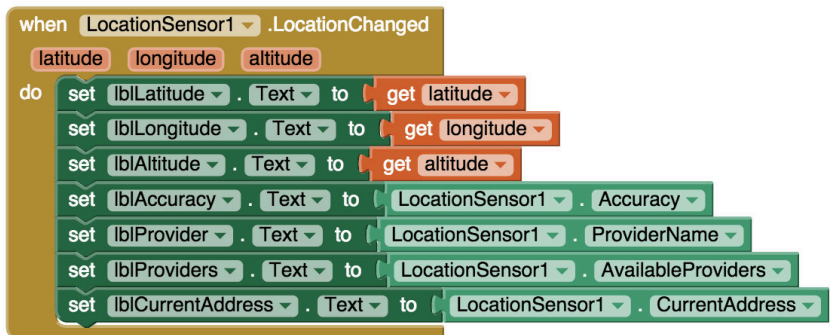

MIT App Inventor Cheat Sheet-LocationSensor

Visit appinventor.pevest.com for more fun stuff

Designer

For more information about the

App Inventor, go to

<http://appinventor.pevest.com/>

Or scan the QR code with your phone or tablet!

Make sure Location services are turned on, on your device at Settings | Location

Takes several seconds before first location appears

Altitude is in meters

Enter a mailing address and press Lookup this address button.

Android returns latitude and longitude (other location info is left unchanged)