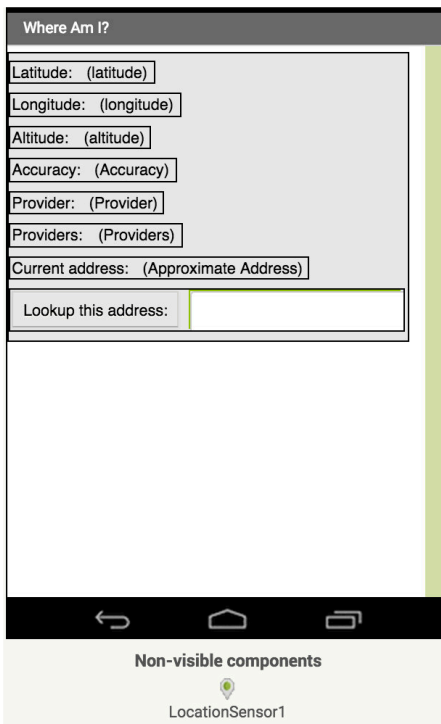

MIT App Inventor Cheat Sheet-LocationSensor

Visit appinventor.pevest.com for more fun stuff

Designer

For more information about the

App Inventor, go to

<http://appinventor.pevest.com/>

Or scan the QR code with your phone or tablet!

Make sure Location services are turned on, on your device at Settings | Location

Takes several seconds before first location appears

Altitude is in meters

Enter a mailing address and press Lookup this address button.

Android returns latitude and longitude (other location info is left unchanged)