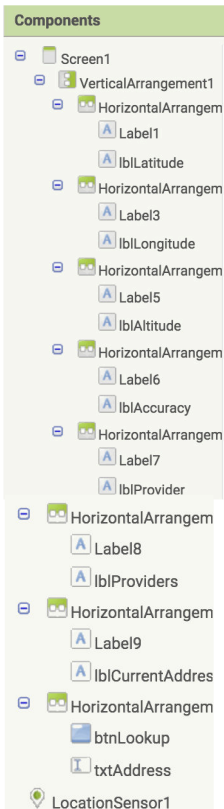

MIT App Inventor Cheat Sheet-LocationSensor

Visit appinventor.pevest.com for more fun stuff

Designer

For more information about the

App Inventor, go to

<http://appinventor.pevest.com/>

Or scan the QR code with your phone or tablet!

Make sure Location services are turned on, on your device at Settings | Location

Takes several seconds before first location appears

Altitude is in meters

Enter a mailing address and press Lookup this address button.

Android returns latitude and longitude (other location info is left unchanged)