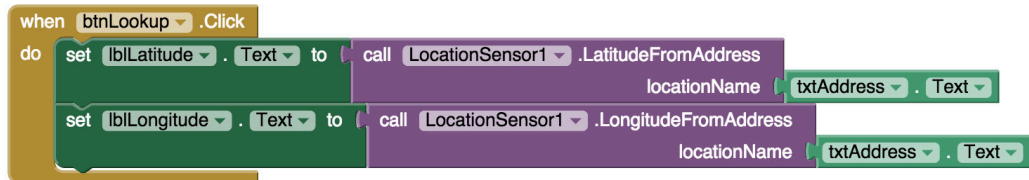

MIT App Inventor Cheat Sheet-LocationSensor

Visit appinventor.pevest.com for more fun stuff

Designer

For more information about the

App Inventor, go to

<http://appinventor.pevest.com/>

Or scan the QR code with your phone or tablet!

Make sure Location services are turned on, on your device at Settings | Location

Takes several seconds before first location appears

Altitude is in meters

Enter a mailing address and press Lookup this address button.

Android returns latitude and longitude (other location info is left unchanged)